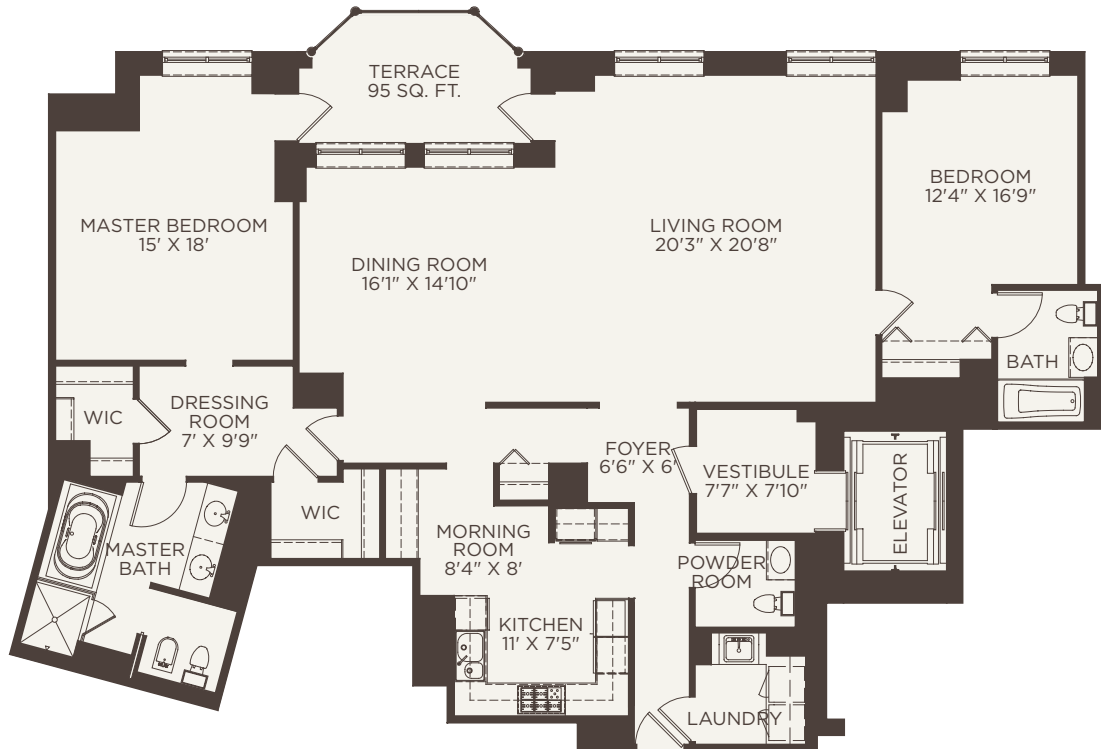

HIGHGROVE

ST COLLECTION

RESIDENCE F

FLOORS 7-15

2 BR | **2.5** BA

INTERIOR	2175 SQ. FT.
TERRACE	95 SQ. FT.
OVERALL	2270 SQ. FT.

GROVE STREET

FOREST STREET