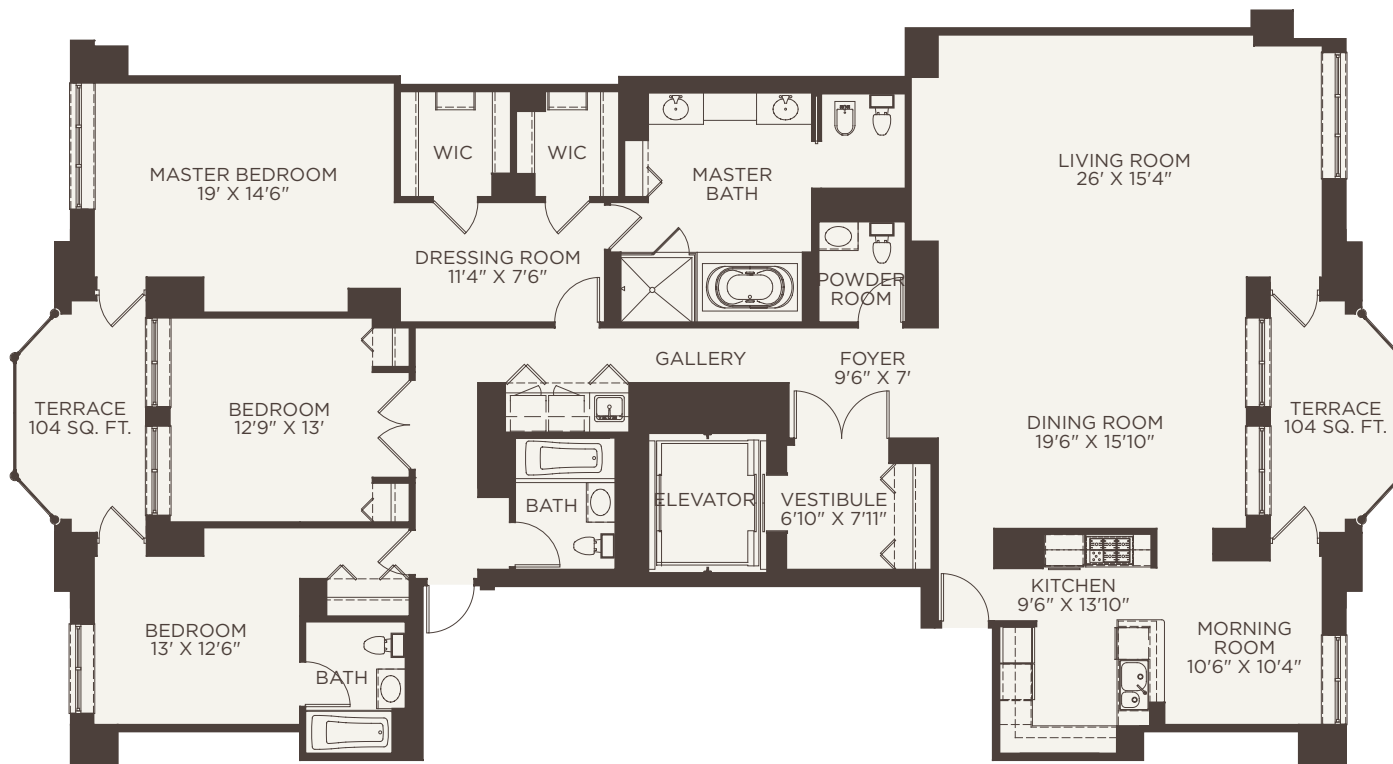

HIGHGROVE

ST COLLECTION

RESIDENCE C

FLOORS 7-15

3 BR | **3.5** BA

INTERIOR 2768 SQ. FT.
TERRACE 208 SQ. FT.
OVERALL 3190 SQ. FT.

GROVE STREET

FOREST STREET