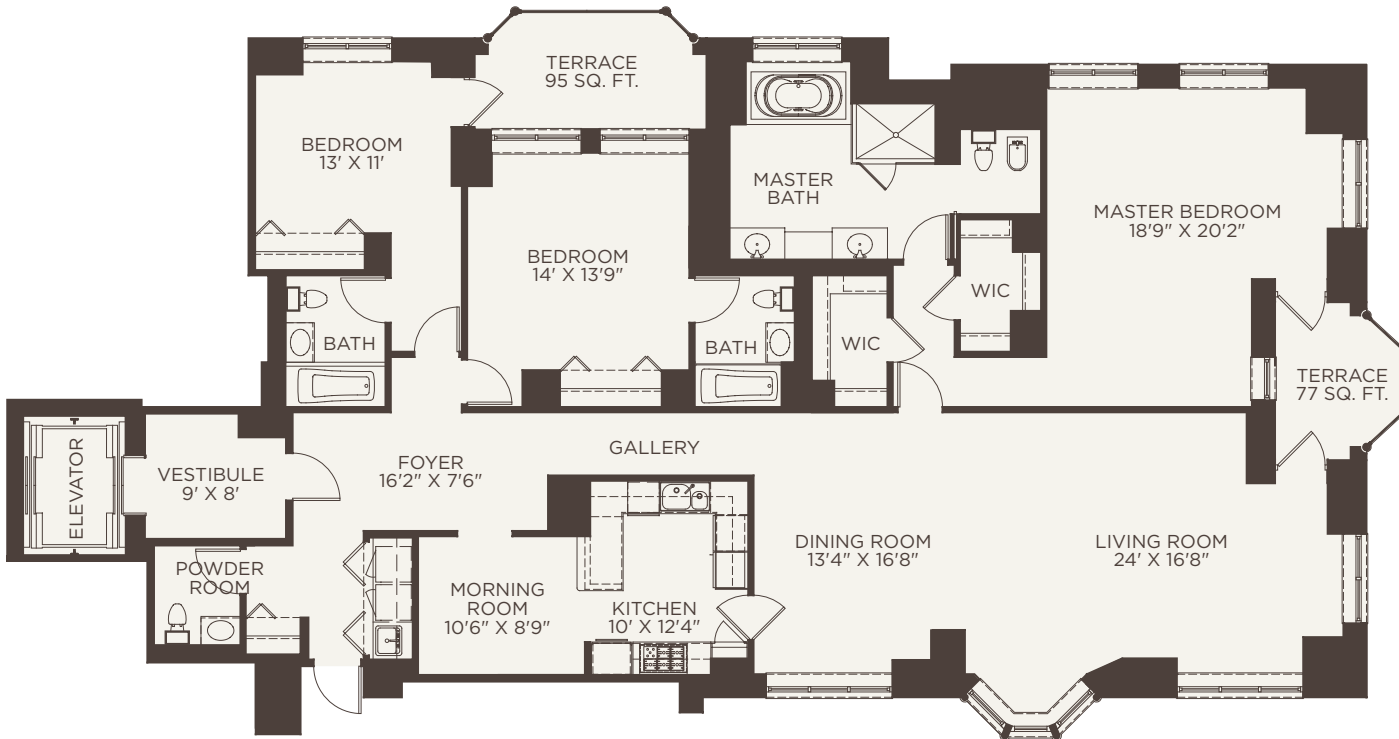

HIGHGROVE

ST COLLECTION

RESIDENCE **G**

FLOORS 7-14

3 BR | **3.5** BA

INTERIOR 2748 SQ. FT.
TERRACE 172 SQ. FT.
OVERALL 2920 SQ. FT.

tel 203.425.1485

70 Forest Street
Stamford, Connecticut 06901

HighgroveStamford.com

Floor plans are for presentation purposes only as they are not to scale. All dimensions and square footages are approximate and may vary due to uniqueness of the building design and configuration and no representation is made as to the accuracy of such figures.